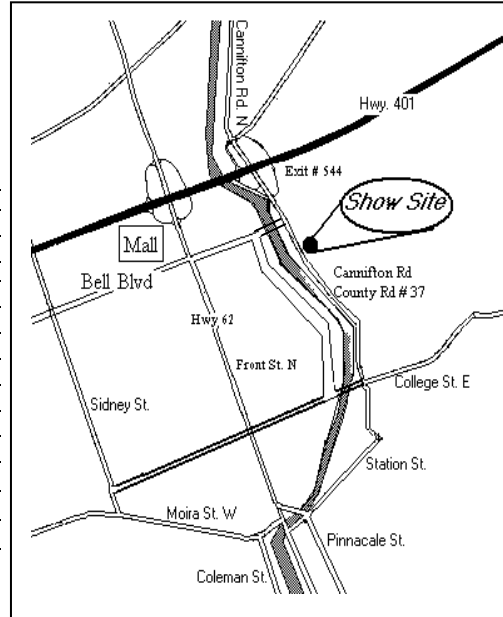

BELLEVILLE & DISTRICT KENNEL CLUB

Judging Schedule - Friday, Saturday, & Sunday

October 22, 23, 24, 2010

QUINTE SPORTS CENTRE,
265 CANNIFTON RD., BELLEVILLE, ON
Directions to the Show Site

For Reference only (Schedule within is official)

SHOW TOTALS & GROUP JUDGING
Friday October 22, 2010

Grp	Time	Judge	Ring #	Totals
5	11:30 AM	CB	3	36
1	1:10 PM	AI	1	47
4	1:55 PM	CB	3	28
2	2:40 PM	LB	2	21
7	3:10 PM	AI	1	32
6	FBJ	LB	2	21
3	FBJ	CB	3	44
Show TOTAL				229

For Reference only (Schedule within is official)

SHOW TOTALS & GROUP JUDGING
Saturday October 23, 2010

Grp	Time	Judge	Ring #	Totals
1	10:20 AM	CB	1	55
7	10:50 AM	LB	3	53
3	11:30 AM	AI	2	58
2	2:00 PM	CB	1	35
5	2:55 PM	LB	3	48
4	3:10 PM	AI	2	34
6	4:05 PM	AI	2	39
Conformation Total				322
All Breed Sweeps				43
Specialty Shows TOTAL				18
Show TOTAL				383

For Reference only (Schedule within is official)

SHOW TOTALS & GROUP JUDGING
Sunday October 24, 2010

Grp	Time	Judge	Ring #	Totals
4	9:15 AM	LB	1	29
2	9:35 AM	AI	2	40
3	10:00 AM	SD	3	46
1	11:30 AM	DW	1	42
5	FBJ	AI	2	48
7	1:20 PM	CB	3	44
6	FBJ	CB	3	33
Show TOTAL				282

Junior Handling

Sunday, October 24, 2010

Time – 12:30 PM Ring # 2- Judge: TBA

Please register a minimum of 1 hour BEFORE the competition

Access to the building will be available
after 8:00 pm on Thursday night for set up

The building will be open from
7:00 a.m. on Friday, & 6:00 a.m Saturday, & Sunday.

Please note: FBJ = Follows Breed Judging

Belleville & District Kennel Club - ALL BREED Sweepstakes

Saturday October 23, 2010				Totals			
Grp	Time	Judge	Ring #	6-9	9-12	12-18	Totals
1	12:00 PM	Peter Keuning	3	2	4	1	7
2	FOLLOWS GRP 1	Peter Keuning	3	0	0	1	1
7	FOLLOWS GRP 2	Peter Keuning	3	6	4	2	12
3	12:00 PM	Patti Graham	1	1	3	4	8
6	FOLLOWS GRP 3	Patti Graham	1	1	0	0	1
4	FOLLOWS GRP 6	Patti Graham	1	1	0	2	3
5	FOLLOWS GRP 4	Patti Graham	1	2	4	5	11
All reference to Groups refers to Sweepstakes Groups only. TOTAL				13	15	15	43

Following Completion - Of All Groups

Best In Sweepstakes will be Judged - in RING # 3 Judge: P. Kuening

LHASA APSO CANADA - SPECIALTY SATURDAY OCTOBER 23, 2010

RING # 2 – Ann Ingram

1:00 pm 9 Lhasa Apso 1 - 4 - 2 - 2
0 Brace
0 Stud Dog
0 Brood Bitch

LHASA APSO CLUB OF OTARIO SUNDAY OCTOBER 24, 2010

RING # 1 – Doris Willis

12:00 pm 9 Lhasa Apso 1 - 4 - 2 - 2
0 Brace
0 Stud Dog
0 Brood Bitch