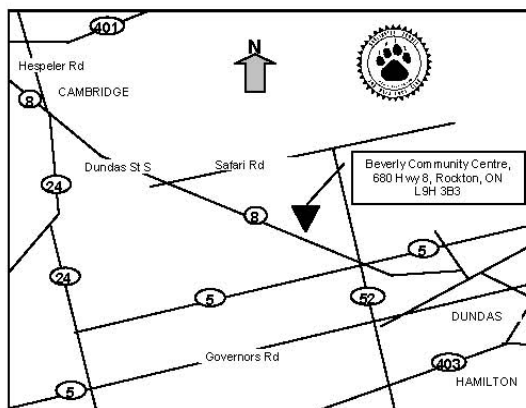

BURLINGTON KENNEL & OBEDIENCE CLUB Judging Schedule

Friday,
Saturday & Sunday
September 23, 24, 25, 2011

Beverly
Community Centre,
680 Hwy 8,
Rockton, ON
L9H 3B3

(map only reference
please refer to an official Ontario road map)