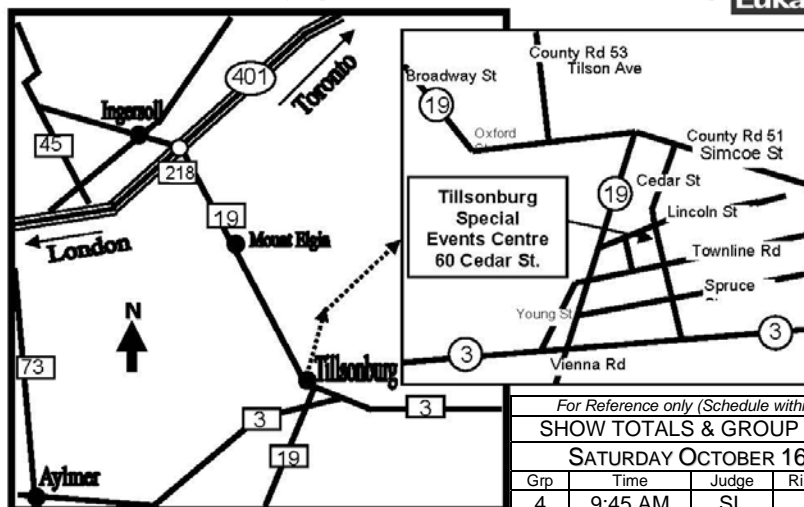

LONDON CANINE ASSOCIATION INC.

Judging Schedule - Friday, Saturday, Sunday October 15, 16, 17, 2010

Tillsonburg Special Events Centre, 60 Cedar St., Tillsonburg, ON, N4G 5A5 **Proudly Sponsored By**
The following map is for reference only. Please refer to an official map. **Eukanuba**