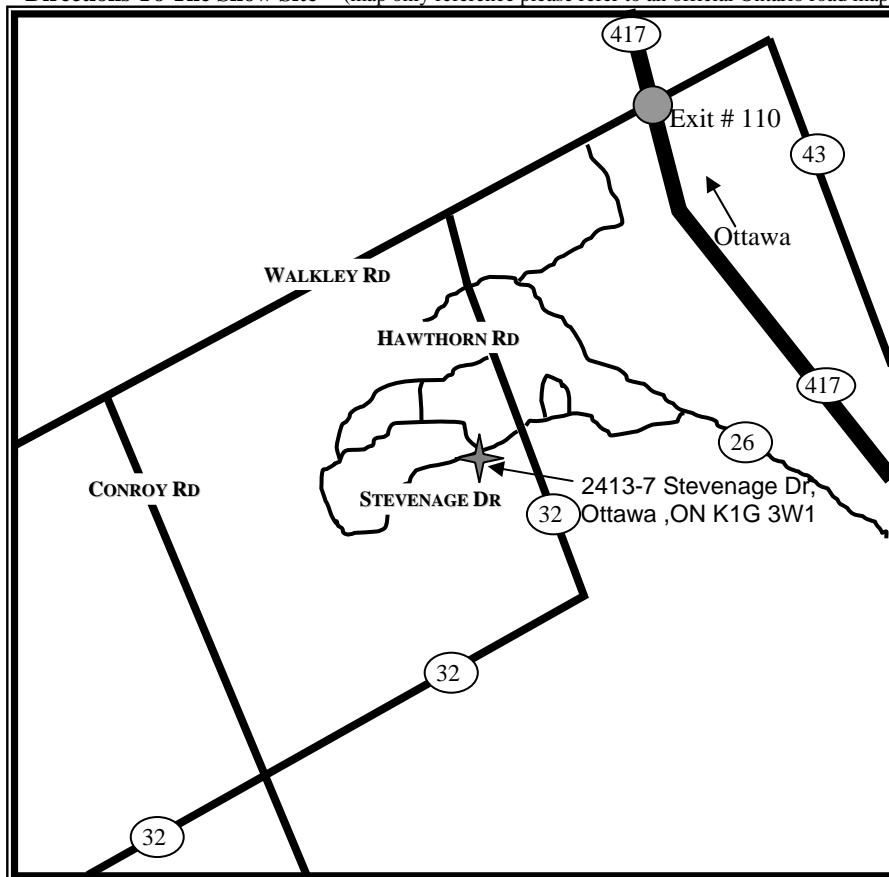

ACCOMMODATIONS

EMBASSY HOTEL & SUITES	613-237-2111
DELTA HOTEL	613-238-6000
SOUTHWAY INN	1-877-688-4929
NOVOTEL HOTEL.....	613-230-3033
WEBB'S MOTEL.....	613-728-1881 (Small Dogs Only)
MONTEREY INN.....	613-288-3500
TRAVELODGE OTTAWA HOTEL..	613-722-7600 (no fee for dogs)
LES SUITES HOTEL.....	613-232-2000

Directions To The Show Site - (map only reference please refer to an official Ontario road map)