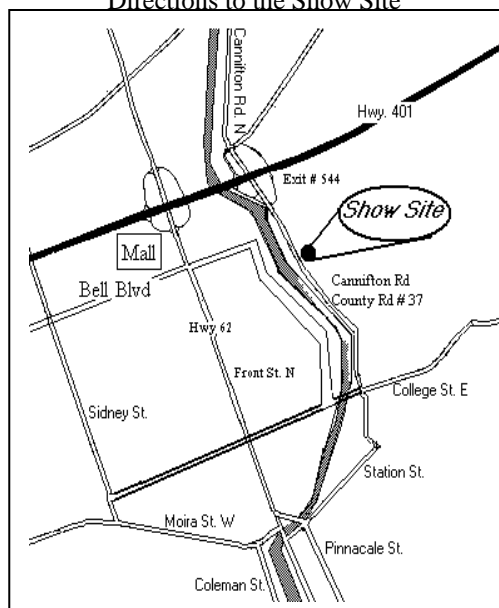

BELLEVILLE & DISTRICT KENNEL CLUB

Judging Schedule - Friday, Saturday, & Sunday

October 23, 24, 25, 2009

QUINTE SPORTS CENTRE,
265 CANNIFTON RD., BELLEVILLE, ON

Directions to the Show Site

For Reference only (Schedule within is official)

SHOW TOTALS & GROUP JUDGING				
Friday October 23, 2009				
Grp	Time	Judge	Ring #	Totals
2	11:15 AM	PM	2	29
3	11:40 AM	TT	3	39
1	2:25 PM	MG	1	50
5	2:40 PM	PM	2	47
7	2:10 PM	TT	3	27
4	4:05 PM	MG	1	26
6	FBJ	PM	2	31
Show TOTAL				249

For Reference only (Schedule within is official)

SHOW TOTALS & GROUP JUDGING				
Saturday October 24, 2009				
Grp	Time	Judge	Ring #	Totals
6	10:25 AM	TT	3	32
7	11:00 AM	MG	2	47
1	11:25 AM	PB	1	67
4	1:00 PM	PM	3	31
2	2:50 PM	MG	2	44
5	3:00 PM	PB	1	60
3	FBJ	PM	3	53
Conformation Total				334
All Breed Sweeps				35
Specialty Shows TOTAL				35
Show TOTAL				404

For Reference only (Schedule within is official)

SHOW TOTALS & GROUP JUDGING				
Sunday October 25, 2009				
Grp	Time	Judge	Ring #	Totals
3	10:20 AM	MG	2	54
5	11:00 AM	TT	1	58
1	11:30 AM	PM	3	59
6	1:00 PM	MG	2	34
7	2:50 PM	PM	3	48
2	3:20 PM	TT	1	37
4	FBJ	TT	1	29
Show TOTAL				319

Junior Handling

Sunday, October 25, 2009

Time – 12:05 Ring # 3- Judge: TBA

Please register a minimum of 1 hour BEFORE the competition

Access to the building will be available
after 8:00 pm on Thursday night for set up
The building will be open from
7:00 a.m. on Friday, Saturday, & Sunday.

Please note: FBJ = Follows Breed Judging

Belleville & District Kennel Club - ALL BREED Sweepstakes							
Saturday October 24, 2009				Totals			
Grp	Time	Judge	Ring #	6-9	9-12	12-18	Totals
2	NOON	Carole Brechbill	1	3	0	1	4
7	FOLLOWS GRP 2	Carole Brechbill	1	1	6	1	8
5	NOON	Barbara Heal	3	1	1	0	2
6	FOLLOWS GRP 5	Barbara Heal	3	0	3	0	3
1	NOON	Scott Johnson	2	4	3	1	8
3	FOLLOWS GRP 1	Scott Johnson	2	1	0	5	6
4	FOLLOWS GRP 3	Scott Johnson	2	3	0	1	4
TOTAL				13	13	9	35

All reference to Groups refers to Sweepstakes Groups only. Best In Sweepstakes will be Judged -
FOLLOWING COMPLETION - OF ALL GROUPS in **RING # 1** Judge: Carole Brechbill