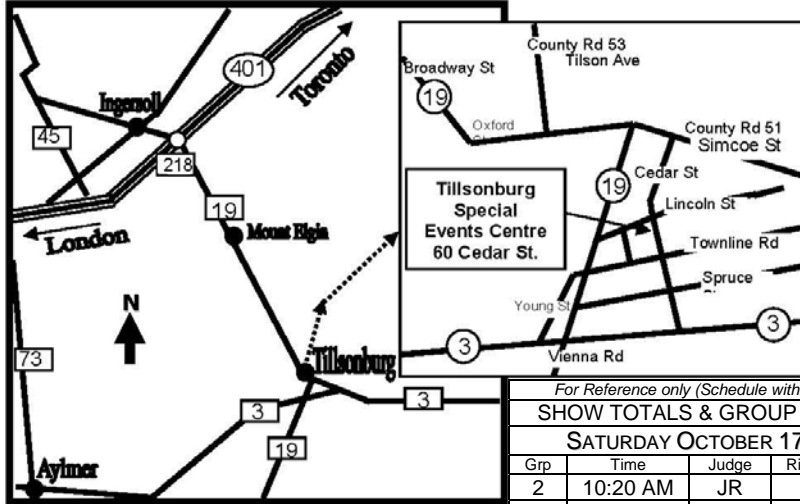

LONDON CANINE ASSOCIATION INC.

Judging Schedule - Friday, Saturday, Sunday October 16, 17, 18, 2009

Tillsonburg Special Events Centre, 60 Cedar St., Tillsonburg, ON, N4G 5A5

DIRECTIONS TO THE SHOW SITE

The following map is for reference only. Please refer to an official map.