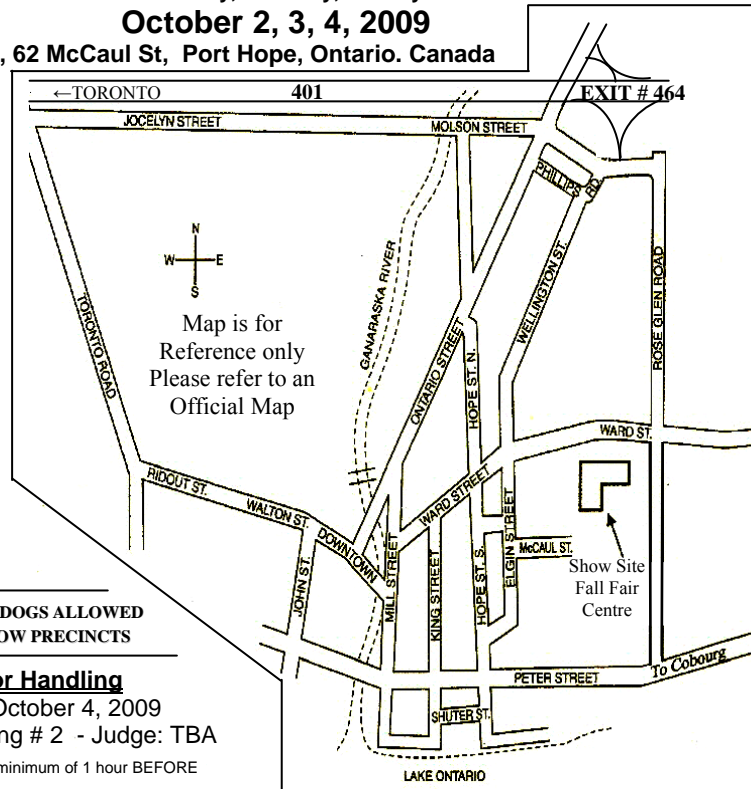

PINE RIDGE KENNEL CLUB - Judging Schedule

Friday, Saturday, Sunday

October 2, 3, 4, 2009

Fall Fair Centre, 62 McCaul St, Port Hope, Ontario, Canada

RV Parking

RV
PARKING
After 4 pm
Thursday
Any RV Parked
prior may be ask
to move

SET UP in Building

7 pm to 10 pm
Thursday
Fri. Sat & Sun
Building
opens at 7 am

**NO UN-ENTERED DOGS ALLOWED
WITHIN THE SHOW PRECINCTS**

Junior Handling

Sunday October 4, 2009
12:50 pm - Ring # 2 - Judge: TBA
Please Register a minimum of 1 hour BEFORE

Judge Change

CKC Conformation Rules and Regulations Section 3.5.1

"...Any exhibitor **DIRECTLY** effected by this change and who wishes to remove their dog from competition **Must report to the Show Secretary**" **No less than ONE (1) hour prior to the judging of the BREED.**
Notice of the withdrawal must be in writing. "All entry and listing fees shall be refunded."

CKC Conformation Rules and Regulations Section 8.5.8

In case of a Judge Change (substitute or overload), an exhibitor may enter a dog under the replacement judge providing that the dog is entered in one of the regular classes of a show being held at the same venue by the same club and has been assigned a competition number. A new entry form, along with accompanying fees, will be accepted by the Show Secretary up to one hour prior to the start of the show.
(please refer to sections 3.3.1, 3.5.1 & 8.5.4)

Pine Ridge Kennel Club – Conformation - CKC APPROVED - SEPT 2, 2009

Archibald Warnock, is unable to fulfill his assignment

The following will be accepting Mr. Warnock's assignment as outlined below

Edgar L. Bajona, 5C Elizabeth Cr., Orton, ON L0N 1N0

Joanne Fernall, 1412 Webster Rd., Norwood, ON K0L 2V0

Friday October 2, 2009

Joanne Fernall

Barbet, Braque Francais, Griffon (WHP), Pointer, Pointer (GLH, GSH, GWH) - Pudelpointer, Retriever (Ches. Bay, Curly-Coated, Flat-Coated, Labrador), Setter (English, Gordon, Irish, Irish & W)

Edgar Bajona

Balance of Breeds in Group one and Group One Level Judging

Group Three all Breeds and Group Level Judging, Group Four all Breeds and Group Level Judging

Saturday October 3, 2009

Edgar Bajona

Group Two all Breeds and Group Level Judging, Group Five all Breeds and Group Level Judging
Group Six all Breeds and Group Level Judging, Group Seven all Breeds and Group Level Judging
Best In Show & Best Puppy In Show