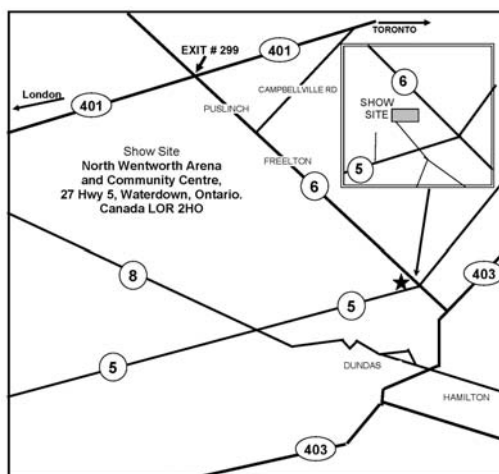

BURLINGTON KENNEL & OBEDIENCE CLUB

Judging Schedule

Friday, Saturday, Sunday

September 25, 26, 27, 2009

North Wentworth Arena & Community Centre, 27 Hwy 5, Waterdown, ON LOR 2H0

Junior Handling

Saturday,

September 26, 2009

12:15 PM Ring # 3

Judge: TBA

Please Register a minimum of 1 hour
BEFORE the competition

Directions to the Show

(Map is for Reference Only refer to Official Ontario Map)

For Reference only (Schedule within is official)

SHOW TOTALS & GROUP JUDGING				
FRIDAY SEPTEMBER 25, 2009				
Grp	Time	Judge	Ring #	Totals
5	9:55 AM	JG	3	27
4	10:15 AM	DC	2	30
6	11:35 AM	DC	3	20
3	11:50 AM	MM	3	29
1	1:20 PM	AP	1	45
7	FBJ	DC	2	34
2	FBJ	AP	1	9
TOTAL				194

For Reference only (Schedule within is official)

SHOW TOTALS & GROUP JUDGING				
SATURDAY SEPTEMBER 26, 2009				
Grp	Time	Judge	Ring #	Totals
7	10:45 AM	MM	1	41
4	11:25 AM	AP	2	45
3	11:45 AM	DC	3	41
6	2:05 PM	AP	2	31
1	2:20 PM	MM	1	54
2	FBJ	MM	1	16
5	FBJ	DC	3	36
Show Total				264

For Reference only (Schedule within is official)

SHOW TOTALS & GROUP JUDGING				
SUNDAY SEPTEMBER 27, 2009				
Grp	Time	Judge	Ring #	Totals
7	9:45 AM	GS	1	40
6	10:45 AM	TU	2	29
2	11:15 AM	DC	3	23
3	12:05 PM	GS	1	43
5	1:20 PM	TU	2	37
4	2:05 PM	RL	1	34
1	FBJ	DC	3	48
TOTAL				254

Trailer Parking Information On Site

RV/TRAILER PARKING & Camping.

Limited Space is available on the EAST SIDE of the Building. If you are parked anywhere else you WILL be asked to move. Owners must abide by the placement of the trailers by the Show Superintendent or designate. All trailers must be parked in the designated area and in a proper manner as deemed by the Show Superintendent or designate.

NO ELECTRICAL OR WATER HOOK-UPS ARE AVAILABLE. ALL UNITS MUST BE SELF CONTAINED

There is NO CHARGE for camping on Site

NO trailers shall be permitted to set-up before 4:00 pm Thursday September 24, 2009. Any Trailer set up before this time or without instruction from THE Burlington K & O Club may be asked to move.

**NO UN-ENTERED DOGS ALLOWED
WITHIN THE SHOW PRECINCTS**