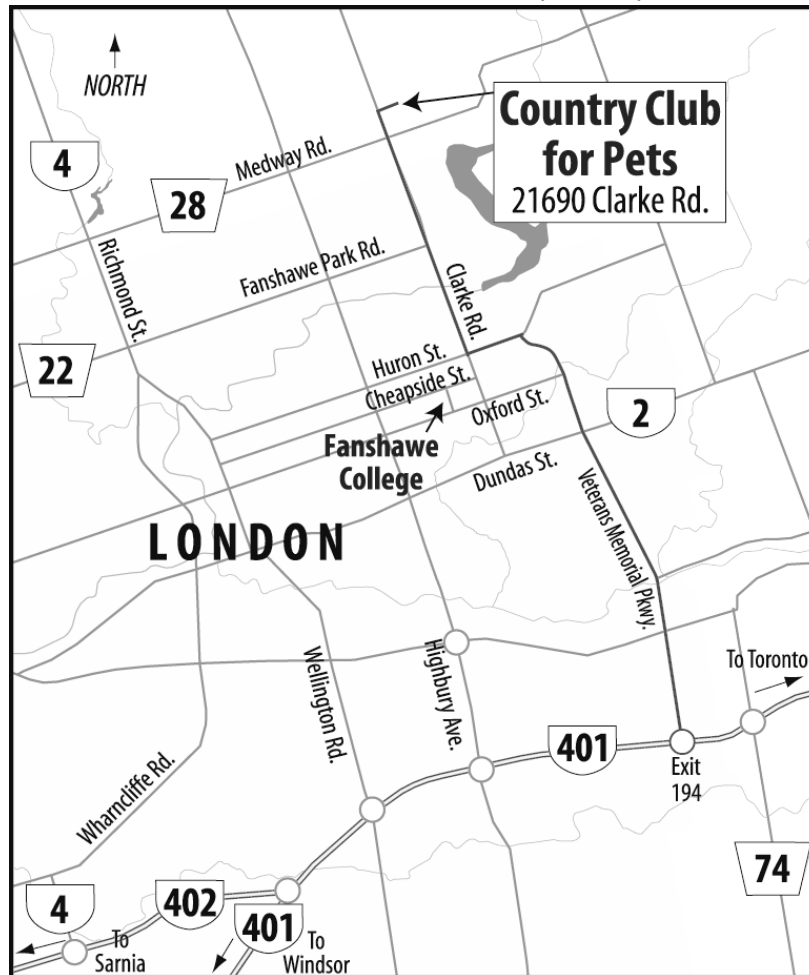

JUDGING SCHEDULE

**BELGIAN SHEPHERD DOG CLUB OF CANADA &
BELGIAN SHEPHERD DOG CLUB OF CANADA - (SOUTHERN ONTARIO SECTION)**

LICENSED ALL BREED RALLY OBEDIENCE TRIALS

Friday, June 5, 2009

**REGIONAL CHAMPIONSHIP SPECIALTY SHOW
& SPECIALTY OBEDIENCE TRIAL**

Saturday, June 6, 2009

NATIONAL CHAMPIONSHIP SPECIALTY SHOW

Regular & Veteran SWEEPSTAKES - Sunday, June 7, 2009

COUNTRY CLUB for PETS - 21690 Clarke Road, Arva (LONDON), Ontario NOM 1C0

Eukanuba
FEED THE BREED