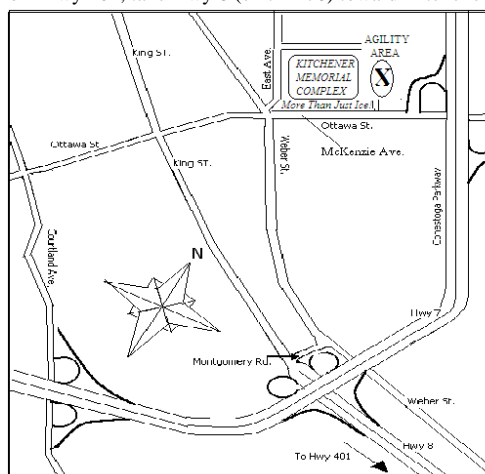

KW KENNEL CLUB

Judging Schedule

Saturday, Sunday, Monday
May 16, 17, 18, 2009

KITCHENER MEMORIAL
AUDITORIUM COMPLEX
400 East Avenue, Kitchener, ON N2H 1Z6

WEBSITE- <http://www.theaud.ca>

DIRECTIONS TO THE SHOW SITE

From Hwy 401, take Hwy 8 (exit # 278) toward Kitchener.

Please note: FBJ = Follows Breed Judging

*All Specialty totals included ALL CLASSES

Junior Handling

Saturday May 16, 2009 – TBA
Ring # 4 Time : 4:00 pm

Please register a minimum of 1 hour BEFORE the competition

All Best In Show Judging
will follow the last Group Judged Each Day
Saturday – Stephen Hurt
Sunday – Robert Sharp
Monday – David McIntyre

All Judging Times
Determined & Scheduled
by the KW Kennel Club

“NO PRIVATE EXERCISE PENS”

For Reference only (Schedule within is official)

SHOW TOTALS & GROUP JUDGING				
SATURDAY MAY 16, 2009				
Grp	Time	Judge	Ring #	Totals
7	10:30 AM	AM	3	40
2	12:00 PM	AM	3	26
1	12:45 PM	SH	4	102
6	3:00 PM	RS	6	45
3	4:15 PM	JB	3	109
5	FBJ	SH	4	63
4	FG 5	SH	4	107
KW All Breed Conf Show Total				492
*TBA – Specialty GROUP FOUR 3:30 PM - Ring # 1				160
KW Obedience				49
*SPECIALTIES Total				159
TOTAL				860

Please note: FG = Follows Group # Judging

For Reference only (Schedule within is official)

SHOW TOTALS & GROUP JUDGING				
SUNDAY MAY 17, 2009				
Grp	Time	Judge	Ring #	Totals
6	10:30 AM	DM	5	43
2	FBJ	DM	5	28
3	2:15 PM	RS	4	120
5	3:00 PM	DM	2	60
1**	4:30 PM	JL	1	94
4	FBJ	LS	2	92
7	FBJ	DM	5	46
KW All Breed Conf Show Total				483
*SPECIALTIES Total				293
TOTAL				776

**NOTE: Sunday – Judge Change
See Insert within for details

For Reference only (Schedule within is official)

SHOW TOTALS & GROUP JUDGING				
MONDAY MAY 18, 2009				
Grp	Time	Judge	Ring #	Totals
7	10:30 AM	MB	2	38
5	11:30 AM	RS	3	63
6	FBJ	AM	1	43
2	12:30 PM	MB	2	25
3	1:15 PM	CD	4	92
4	2:00 PM	RS	3	62
1	FBJ	DM	1	97
TOTAL				420

Note: more than one group level judging
may be Judged at the same time