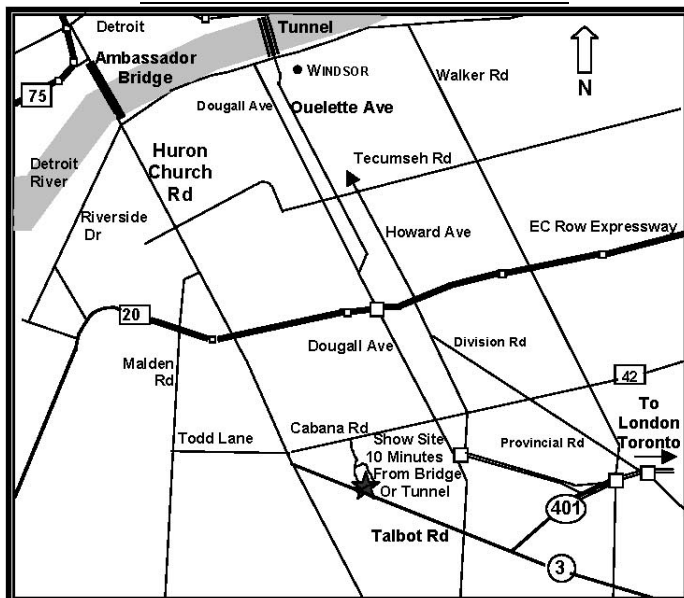

WINDSOR ALL BREED T & T CLUB

Judging Schedule – Saturday & Sunday

March 21, 22, 2009

St. Clair College of Applied Arts & Technology,
2000 Talbot Rd. W., Windsor, Ontario, Canada

DIRECTIONS TO THE SHOW SITE

SHOW HOURS

The building will be open for the convenience of Exhibitors for Set-up on **Friday March 20/09** Between **7:00 pm & 10:00 pm**

(A later opening time may be deemed necessary if the College has not finished or has not approved the floor covering, **no one is to set up until approval on floor is given**)

The building will be opened at 6:30 a.m. on Saturday, & Sunday.

Junior Handling

Saturday, March 21, 2009
11:00 am - Ring # 2 Judge TBA

Please Register a minimum of 1 hour BEFORE the competition

Junior Handling

Sunday, March 22, 2009 – 12:25 pm
Ring # 1 – Judge: TBA

Please Register a minimum of 1 hour BEFORE the competition

For Reference only (Schedule within is official)

SHOW TOTALS & GROUP JUDGING				
SATURDAY MARCH 21, 2009				
Grp	Time	Judge	Ring #	Totals
5	10:05 AM	DG	3	48
7	10:15 AM	RWT	1	52
3	10:35 AM	JEF	2	56
4	12:55 PM	RWT	3	34
6	2:15 PM	JEF	2	45
1	2:35 PM	DG	1	73
2	FBJ	RWT	2	33
TOTAL				341

For Reference only (Schedule within is official)

SHOW TOTALS & GROUP JUDGING				
SUNDAY MARCH 22, 2009				
Grp	Time	Judge	Ring #	Totals
4	9:25 AM	DG	3	33
7	10:10 AM	JEF	2	51
6	10:45 AM	DG	3	45
1	11:30 AM	RWT	1	81
5	1:40 PM	JEF	2	52
2	FBJ	JEF	1	32
3	FBJ	RWT	1	55
TOTAL				349

Please note: FBJ = Follows Breed Judging

"NO PRIVATE EXERCISE PENS"