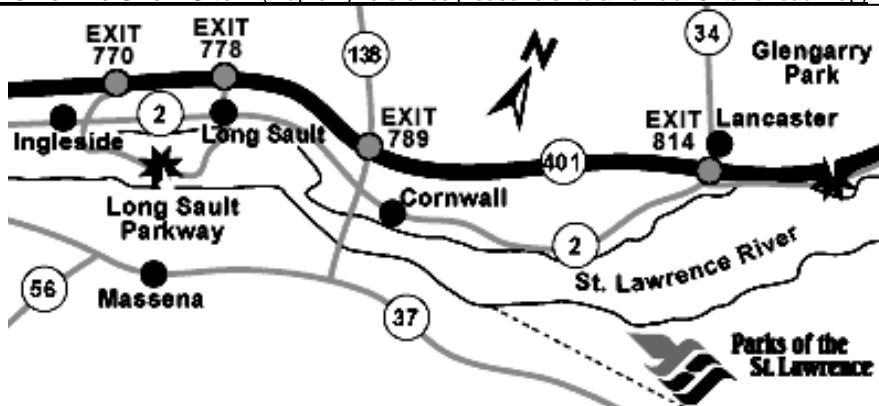

STORMONT, DUNDAS, & GLENGARRY DOG ASSOCIATION

Judging Schedule - Friday, Saturday, Sunday, & Monday - August 22, 23, 24, 25, 2008

Long Sault Campgrounds, Woodlands Campsite, Long Sault, ON, Canada

Directions To The Show Site - (map only reference please refer to an official Ontario road map)

JUNIOR HANDLING ZONE 5 FINALS

Saturday
August 23, 2008
After Best in Show

Woodlands Campground (Long Sault Parkway) Between Morrisburg and Cornwall, ON, Canada on County Road 2, Exits 770 and 778 on Highway 401. <http://www.stlawrenceparks.com/lsp.htm>