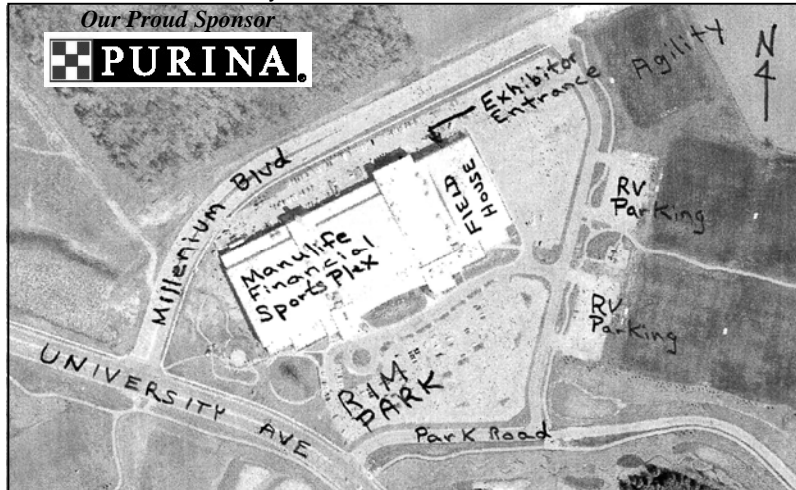

KW KENNEL CLUB

Judging Schedule

Saturday & Sunday
May 17, 18, 2008
 RIM Park Fieldhouse,

2001 University Avenue, Waterloo, Ontario N2K 4K8

A Map is on the back page & as reference only. Please refer to an official Ontario map.