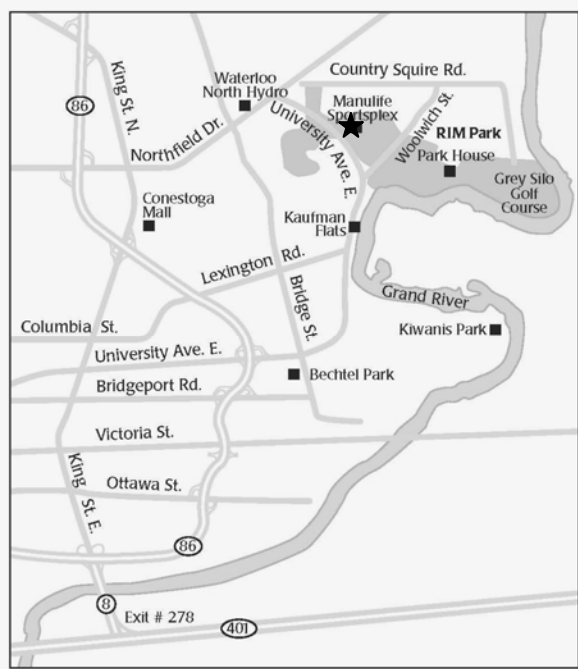

All Judging Times Determined & Scheduled by the KW Kennel Club

**Show Site Address
For 2008 ONLY !**

**RIM Park Fieldhouse,
2001 University Ave,
Waterloo, ON N2K 4K8**

(Only 10 Kilometers or
6 miles from original site)