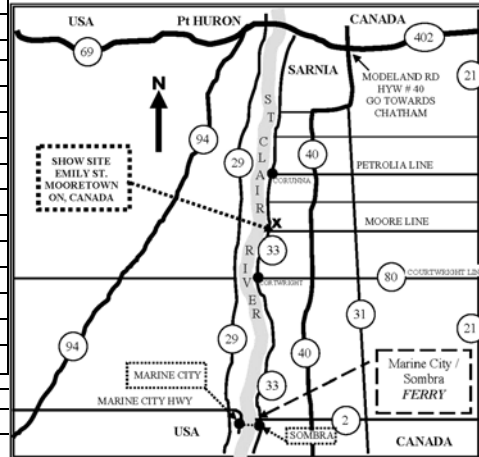

SARNIA KENNEL CLUB

Judging Schedule

July 4, 5, 6, 7, 2008

Friday, Saturday, Sunday, & Monday

DIRECTIONS TO THE SHOW SITE
Mooretown Sports Complex,
Emily St., Mooretown, Ontario. Canada

For Reference only (Schedule within is official)

SHOW TOTALS & GROUP JUDGING

FRIDAY JULY 4, 2008

Grp	Time	Judge	Ring #	Totals
2	10:40 AM	WC	2	16
5	11:15 AM	FBC	6	53
7	11:50 AM	PC	1	53
3	1:45 PM	TN	2	42
6	2:25 PM	PC	6	31
4	FBJ	TN	2	12
1	FBJ	FBC	3	37
All Breed Conformation Total				244
Toy Dog Club of LK Specialty				82
Rally				39
Obed Tr # 1 - 24 - Tr# 2 - 24				48
Show TOTAL				413

For Reference only (Schedule within is official)

SHOW TOTALS & GROUP JUDGING

SATURDAY, JULY 05, 2008

Grp	Time	Judge	Ring #	Totals
4	10:40 AM	FBC	2	15
1	11:05 AM	TN	1	37
2	11:50 AM	FBC	2	19
6	12:20 PM	WC	5	42
5	2:25 PM	TN	6	46
7	FBJ	FBC	2	59
3	FBJ	WC	1	44
All Breed Conformation Total				262
Pomeranian Club of ON Specialty				28
Lowchen Club of Can Specialty				43
Rally				43
Obed Tr # 3 - 26 - Tr # 4 - 19				45
Show TOTAL				421

For Reference only (Schedule within is official)

SHOW TOTALS & GROUP JUDGING

SUNDAY JULY 06, 2008

Grp	Time	Judge	Ring #	Totals
5	11:00 AM	AG	6	46
6	11:25 AM	FBC	5	43
4	12:00 PM	AG	6	12
1	12:40 PM	PC	1	46
2	2:15 PM	PC	1	20
3	FBJ	FBC	3	49
7	FBJ	AG	2	45
All Breed Conformation Total				261
Pomeranian C of C Specialty				30
Obed Tr # 5 - 28 - Tr # 6 - 19				47
Rally				32
Show TOTAL				370

Please note: FBJ = Follows Breed Judging

Conformation Junior Handling

Saturday, July 5, 2008 – 11:30 am
Ring # 4 Judge: TBA

Please Register a minimum of 1 hour BEFORE the competition

Obedience Junior Handling

SUNDAY, July 6, 2008
Follows last Obedience Trial of the day
Ring # 7 Judge: TBA

Please Register a minimum of 1 hour BEFORE the competition

NO UN-ENTERED DOGS ALLOWED WITHIN THE SHOW PRECINCTS

For Reference only (Schedule within is official)

SHOW TOTALS & GROUP JUDGING

MONDAY JULY 07, 2008

Grp	Time	Judge	Ring #	Totals
6	9:15 AM	AG	5	29
5	9:45 AM	DG	6	41
1	11:10 AM	AG	1	37
7	11:30 AM	DG	3	25
3	11:50 AM	PC	2	43
2	FBJ	AG	1	14
4	FBJ	PC	2	8
All Breed Conformation Total				197
Obed Tr # 7 -23 - Tr # 8 -25				48
Show TOTAL				245