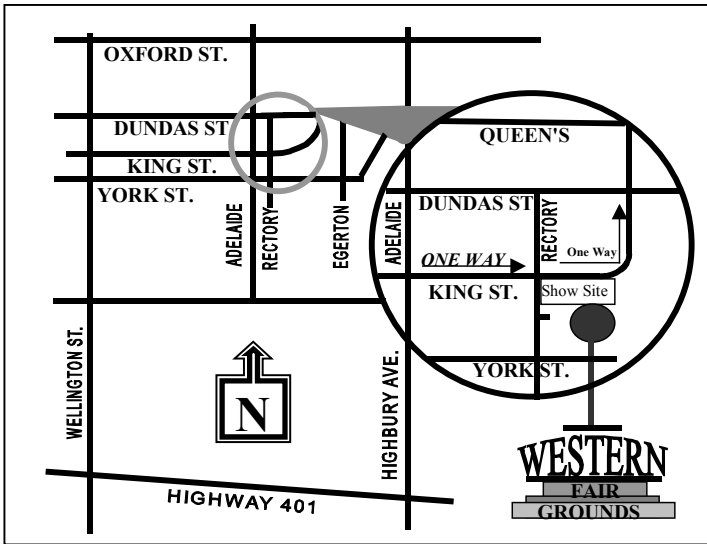

LONDON CANINE ASSOCIATION INC.

Purina is pleased to be the official Sponsor of the London Canine Association Inc. Shows

Judging Schedule

Friday, Saturday, Sunday
October 13, 14, 15, 2006

Western Fairgrounds, Progress Building
& West Annex, London, ON. Canada