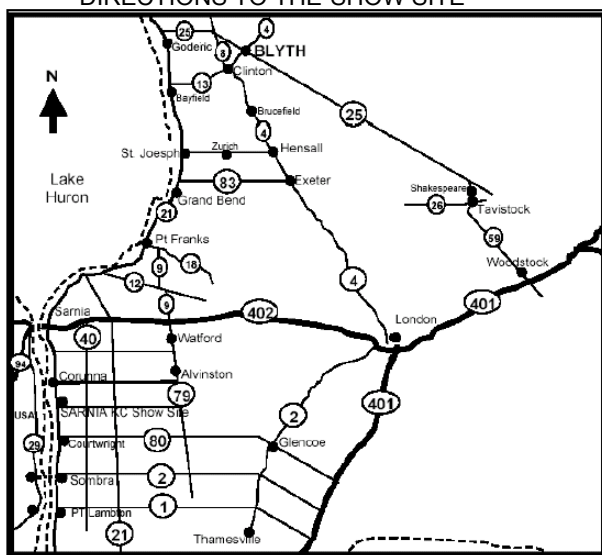

BLUEWATER KENNEL CLUB

Judging Schedule

Tuesday, Wednesday, Thursday - July 04, 05, 06, 2006

Blyth Community Centre, Blyth, Ontario, Canada

DIRECTIONS TO THE SHOW SITE

PROUD SPONSORS OF
THE BLUEWATER KC
SHOWS

Come by The Old Mill and 'paws' for a while...

Shop from our Dog-Gone Great selection
and stroll our Expansive Grounds.

Join us, one mile south of Blyth on Highway 4.

While in Blyth, visit Bainton's at their historic downtown location.